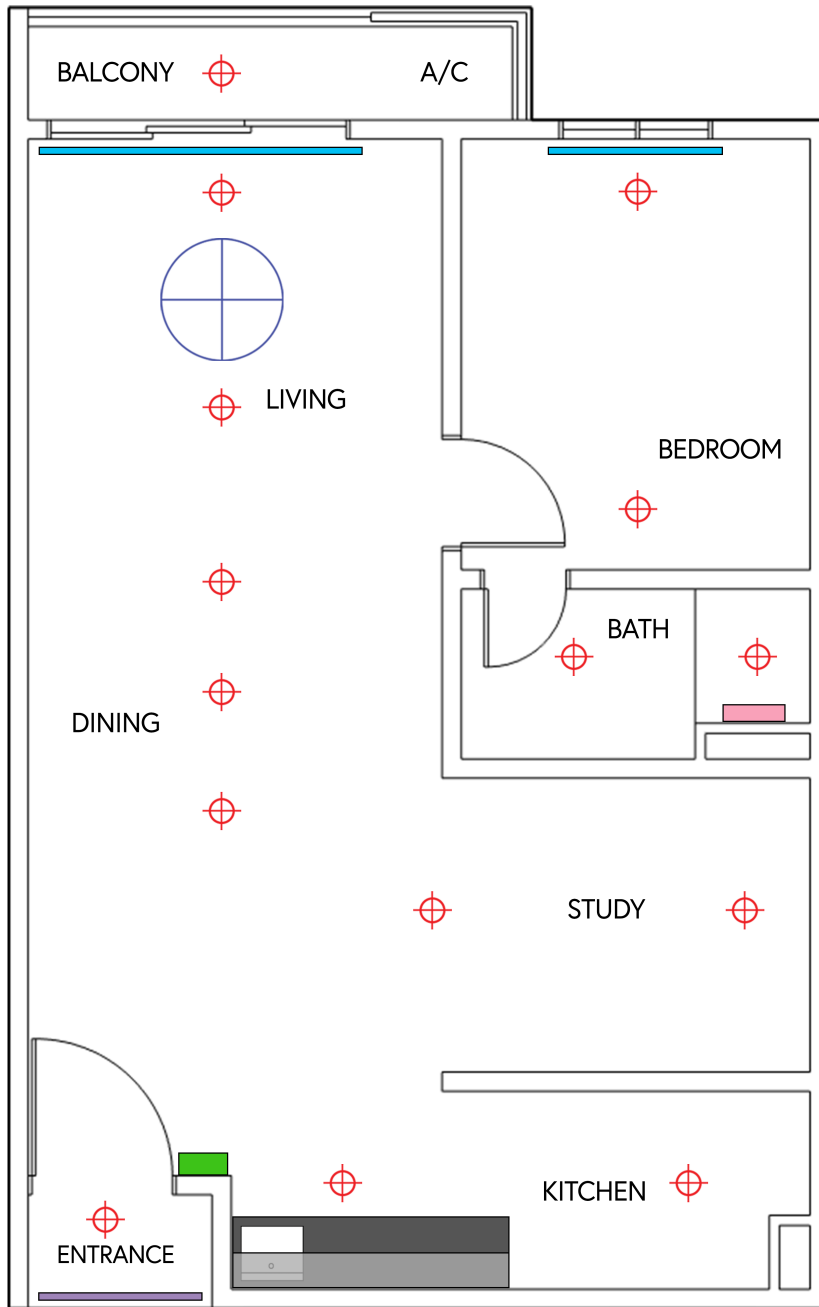

12 MONTHS INSTALLMENT

Terms & conditions apply

what is included in package :

A. Fittings:

- supply & install 1.0mmTHK Main Door Grille c/w lever lockset
- supply & install heavy-duty Curtain Track (single layer) at sliding door & all bedroom windows
- Wireless Door Bell
- 18W Surface Ceiling Light - 15 nos
- supply & install DEKA or equivalent brand 5-blades remote control Ceiling Fan - 1 nos
- supply & install DEKA or equivalent brand non pump Water Heater - 1 nos

B. Kitchen Area:

- 6'L, i-shape Base Units come with HPL top, 3 levels drawer set & Aluminium Skirting
- 6'L, standard height i-shape Wall Unit

C. Others:

- Floor Protection with Canvas
- Painting Touch up & Basic Cleaning after completion

** Kitchen Cabinet exclusive in white color design.

SENTUL POINT

TYPE A2

721 SF

(1 bedroom & 1 bathroom)

Ready to Rent Package

 18W Ceiling Light x 15 nos

 Ceiling Fan x 1 nos